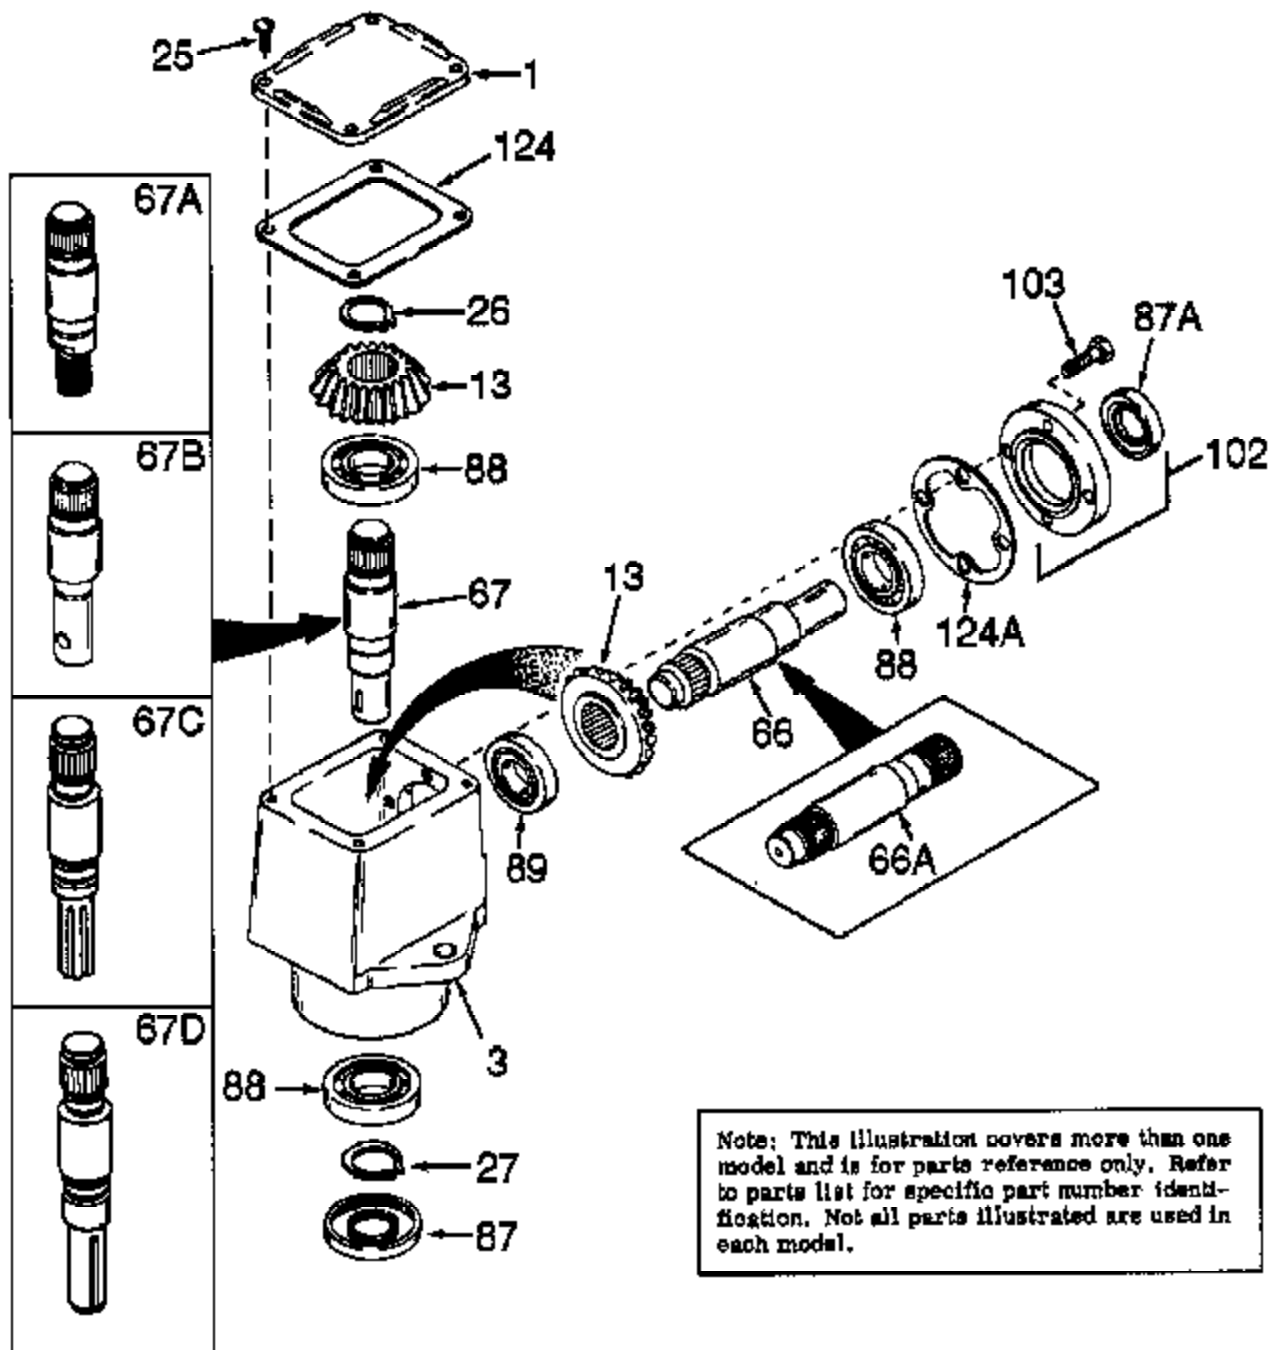

JOIST

SICHER IST DAS:
DAS ORIGINAL

**NOTE: PARTS NOT ILLUSTRATED
OR LISTED ARE SUPPLIED BY
EQUIPMENT MANUFACTURER.**

Note: This illustration covers more than one model and is for parts reference only. Refer to parts list for specific part number identification. Not all parts illustrated are used in each model.

Ref #	Part Number	Qty	Description
1	772035		Left Hand Cover
3	770026		Right Angle Drive Housing
13	778046		Miter Gear
25	792025		Screw, 10-24 x 1/2"
26	788018		Snap Ring
27	788019		Snap Ring
66	776041		Input Pinion Shaft
67B	776069		Output Shaft
87A	788031		Oil Seal
87	788029		Oil Seal
88	780034		Ball Bearing
89	780024		Ball Bearing
102	786029		Retainer Cap & Seal (Incl. 87A & 103)
103	792026		Screw, 1/4-20 x 7/8"
124A	788030B		Cap Gasket
124	788028		Cover Gasket

RAD-1970-P91 Page 2 of 2
Peerless